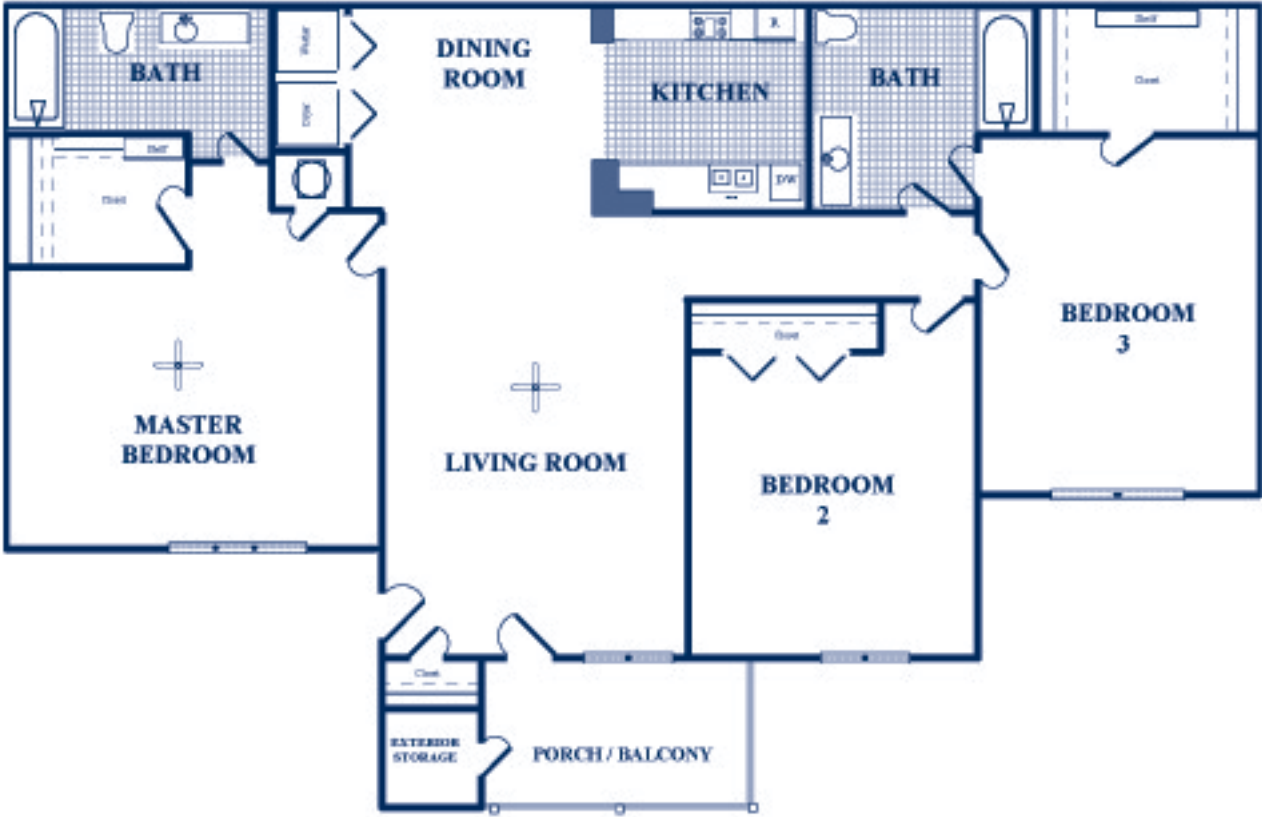

Maplewood Park

3 Bedroom / 2 Bathroom B
Apprx. 1201 Sq.Ft.

Dimensions, size, configuration and other information given are meant to be illustrative only and may not reflect actual as-built condition.