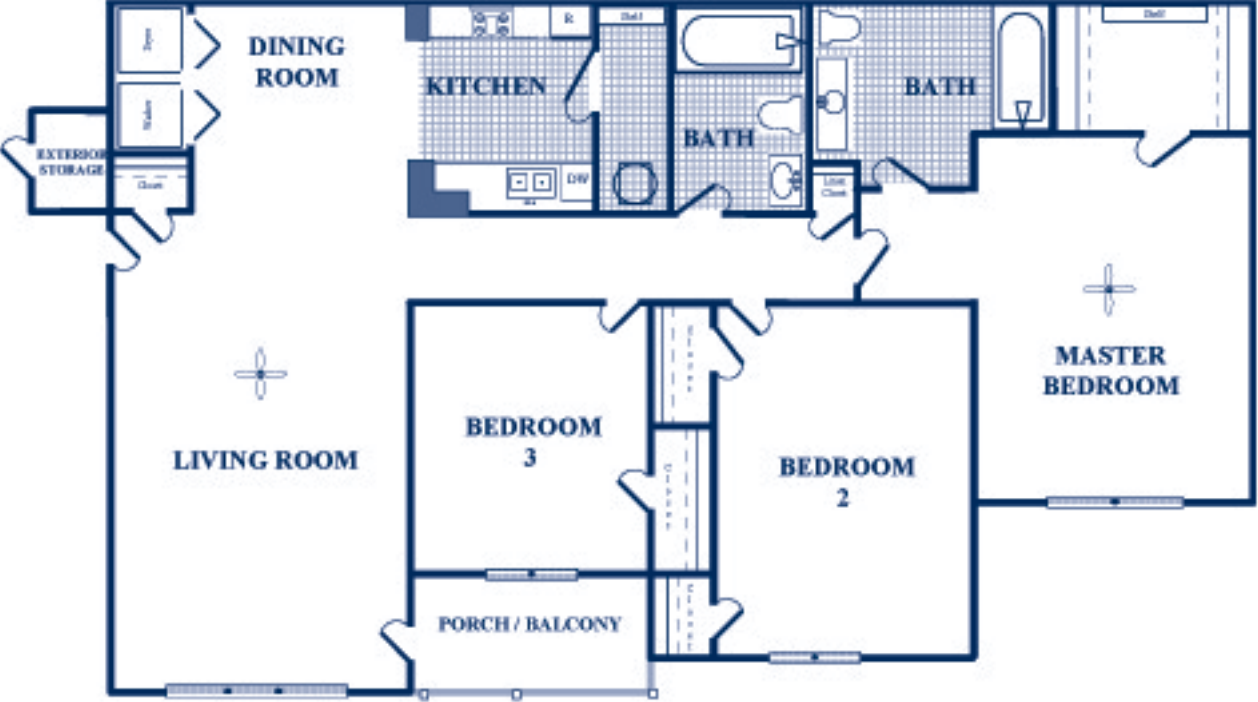

Maplewood Park

3 Bedroom / 2 Bathroom A
Apprx. 1153 Sq.Ft.

Dimensions, size, configuration and other information given are meant to be illustrative only and may not reflect actual as-built condition.