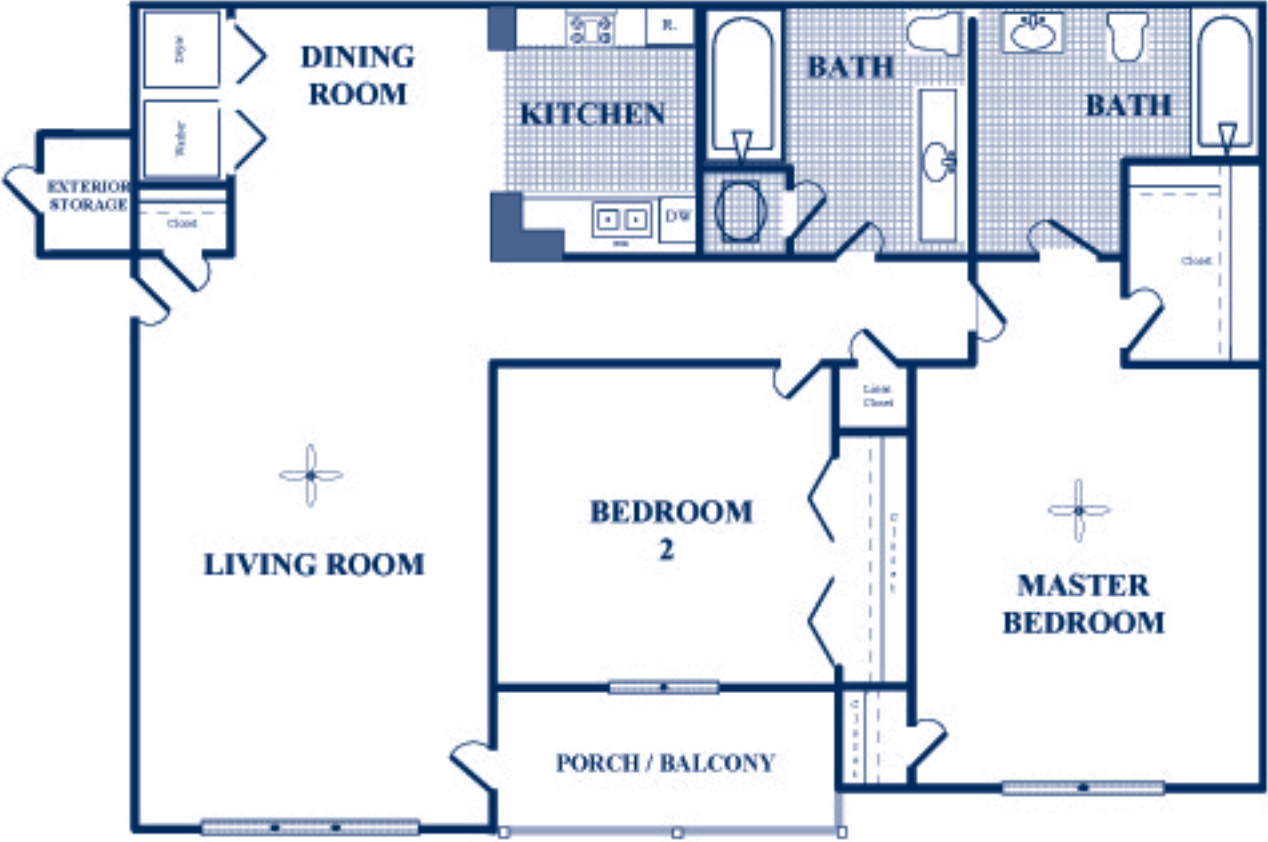

Maplewood Park

2 Bedroom / 2 Bathroom
Apprx. 1004 Sq.Ft.

Dimensions, size, configuration and other information given are meant to be illustrative only and may not reflect actual as-built condition.