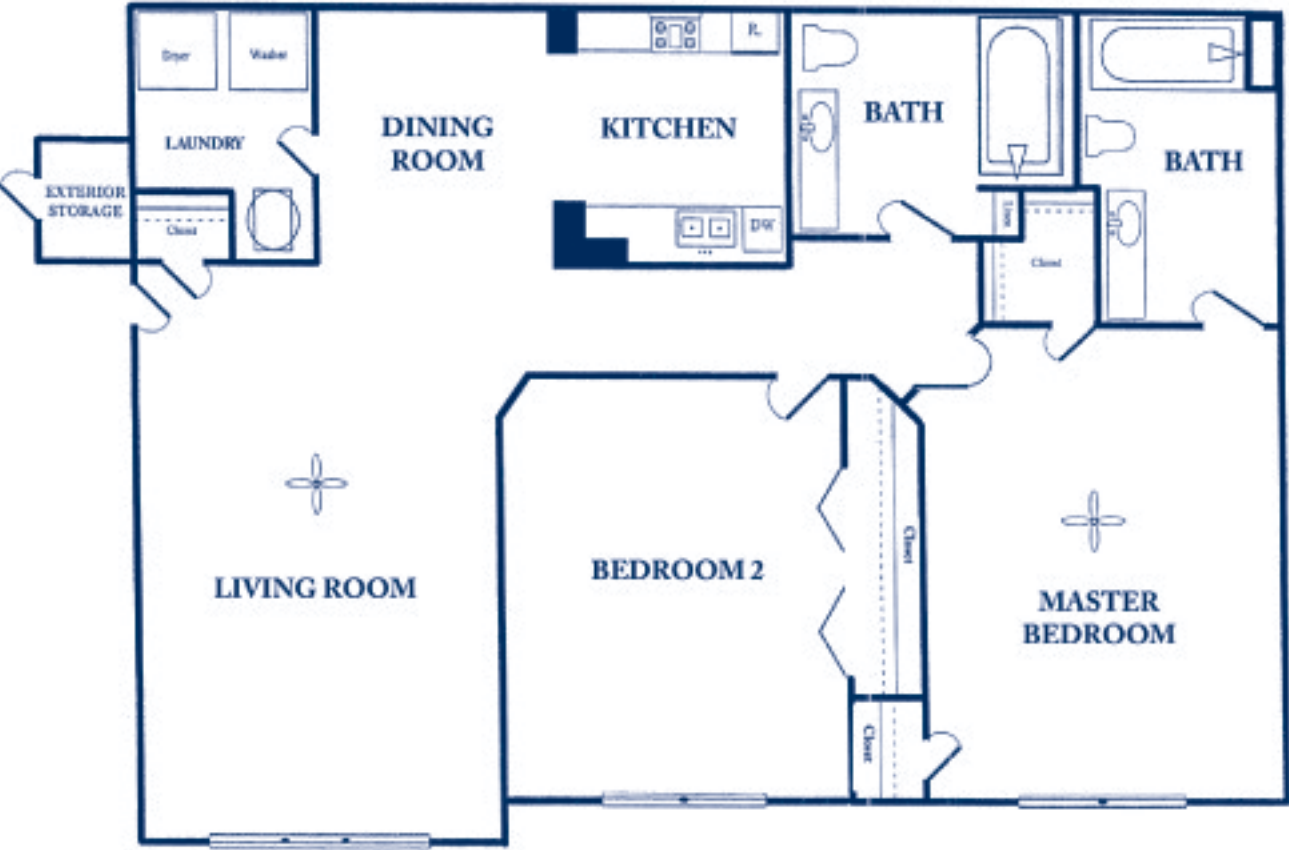

Laurelwood Park

2 Bedroom / 2 Bathroom B
Apprx. 1040 Sq.Ft.

Dimensions, size, configuration and other information given are meant to be illustrative only and may not reflect actual as-built condition.