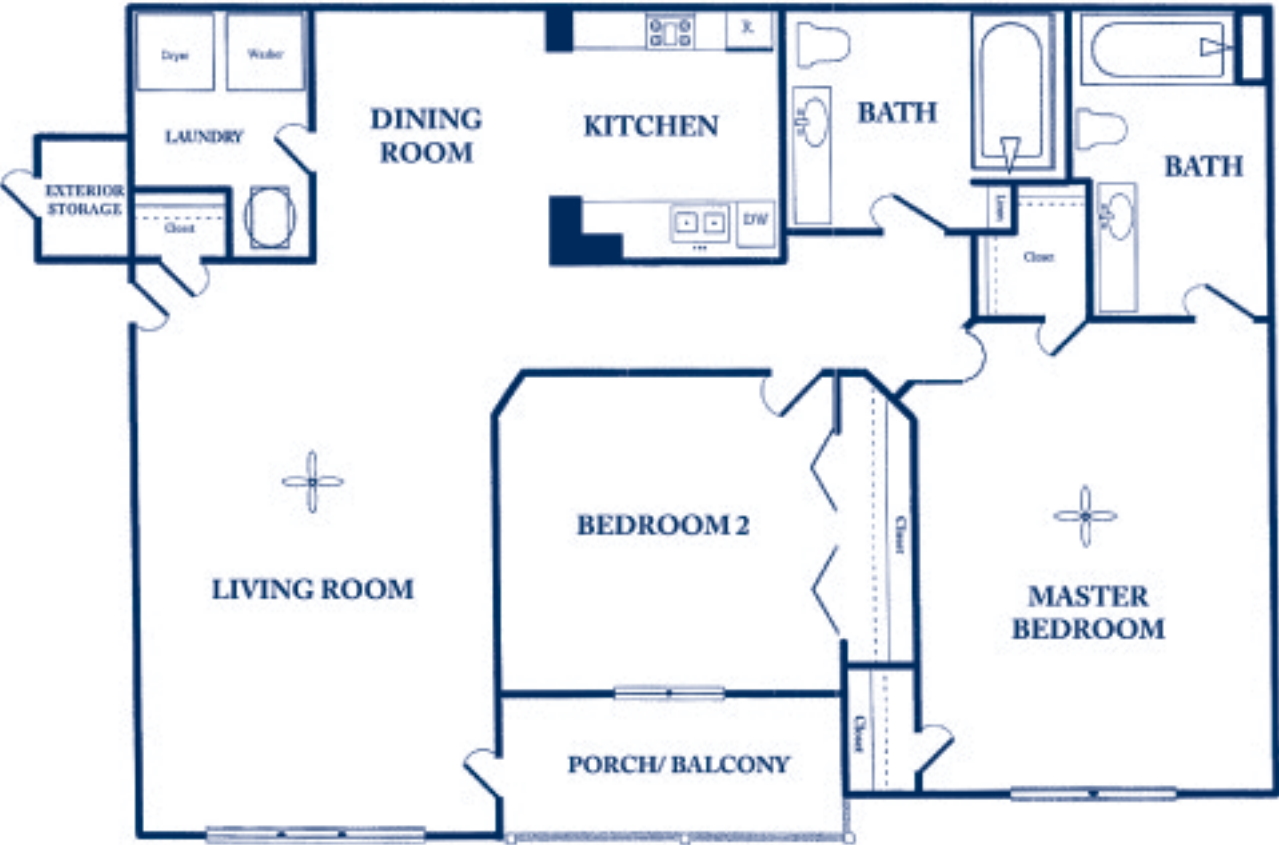

Laurelwood Park

2 Bedroom / 2 Bathroom A
Apprx. 1004 Sq.Ft.

Dimensions, size, configuration and other information given are meant to be illustrative only and may not reflect actual as-built condition.