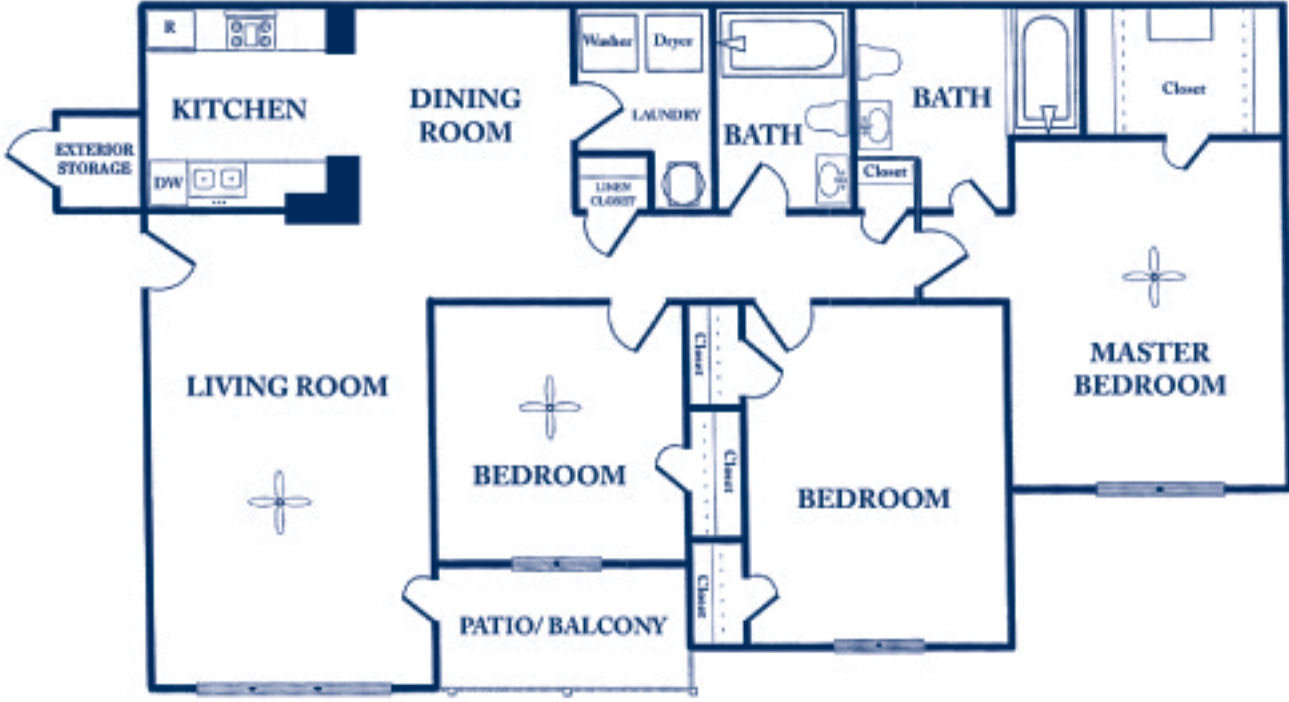

Ivywood Park

3 Bedroom / 2 Bathroom A
Apprx. 1143 Sq.Ft.

Dimensions, size, configuration and other information given are meant to be illustrative only and may not reflect actual as-built condition.