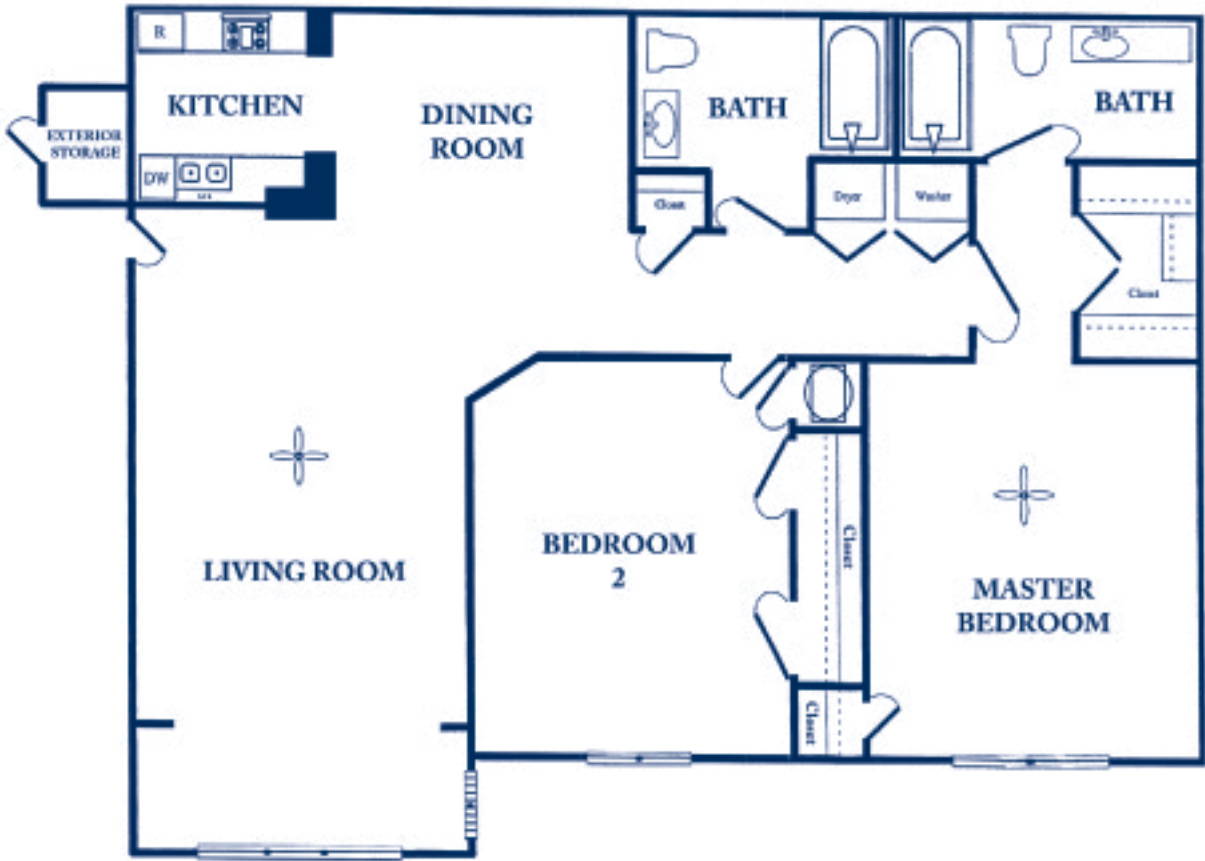

Crestwood Park

2 Bedroom / 2 Bathroom B
Apprx. 1082 Sq.Ft.

Dimensions, size, configuration and other information given are meant to be illustrative only and may not reflect actual as-built condition.