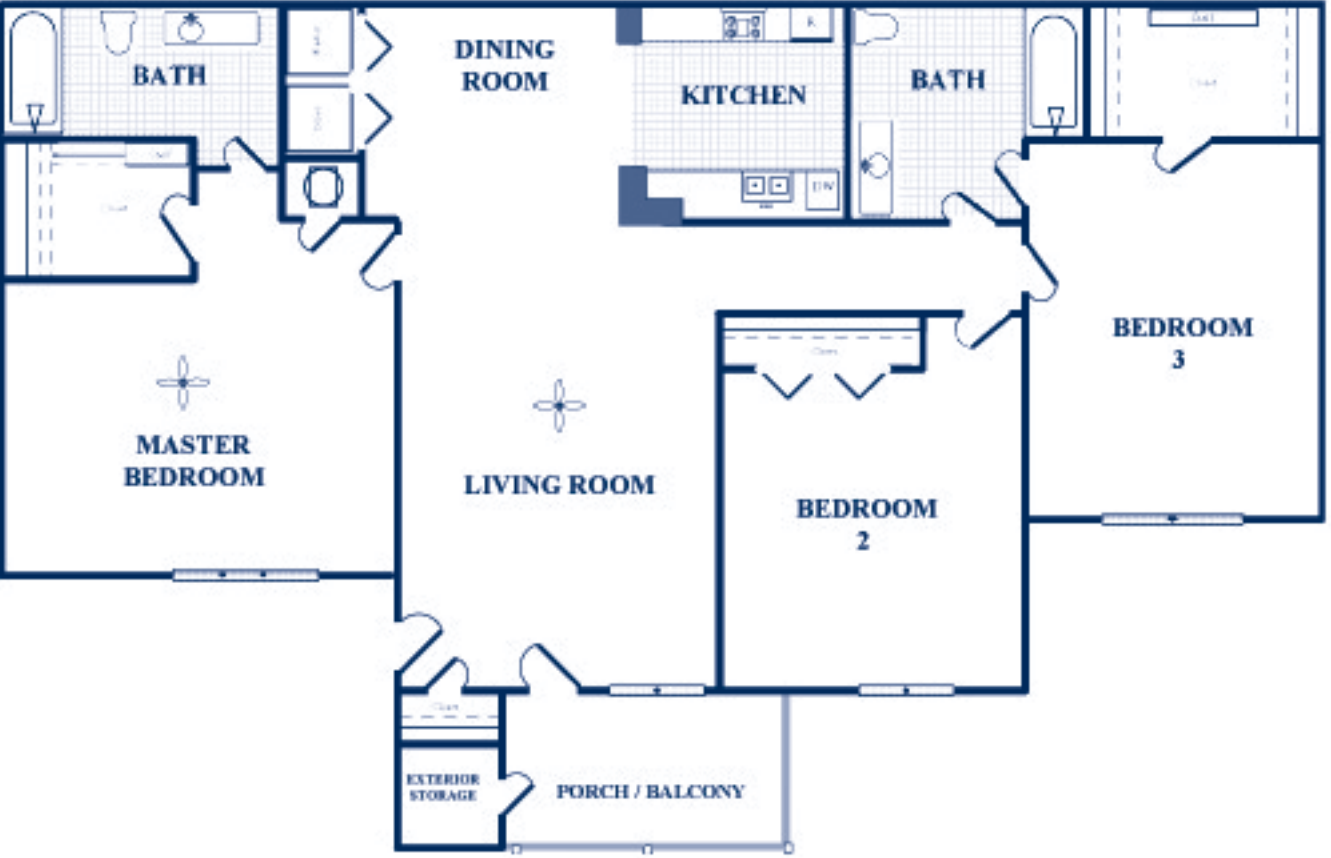

Baywood Park

3 Bedroom / 2 Bathroom B
Apprx. 1201 Sq.Ft.

Dimensions, size, configuration and other information given are meant to be illustrative only and may not reflect actual as-built condition.