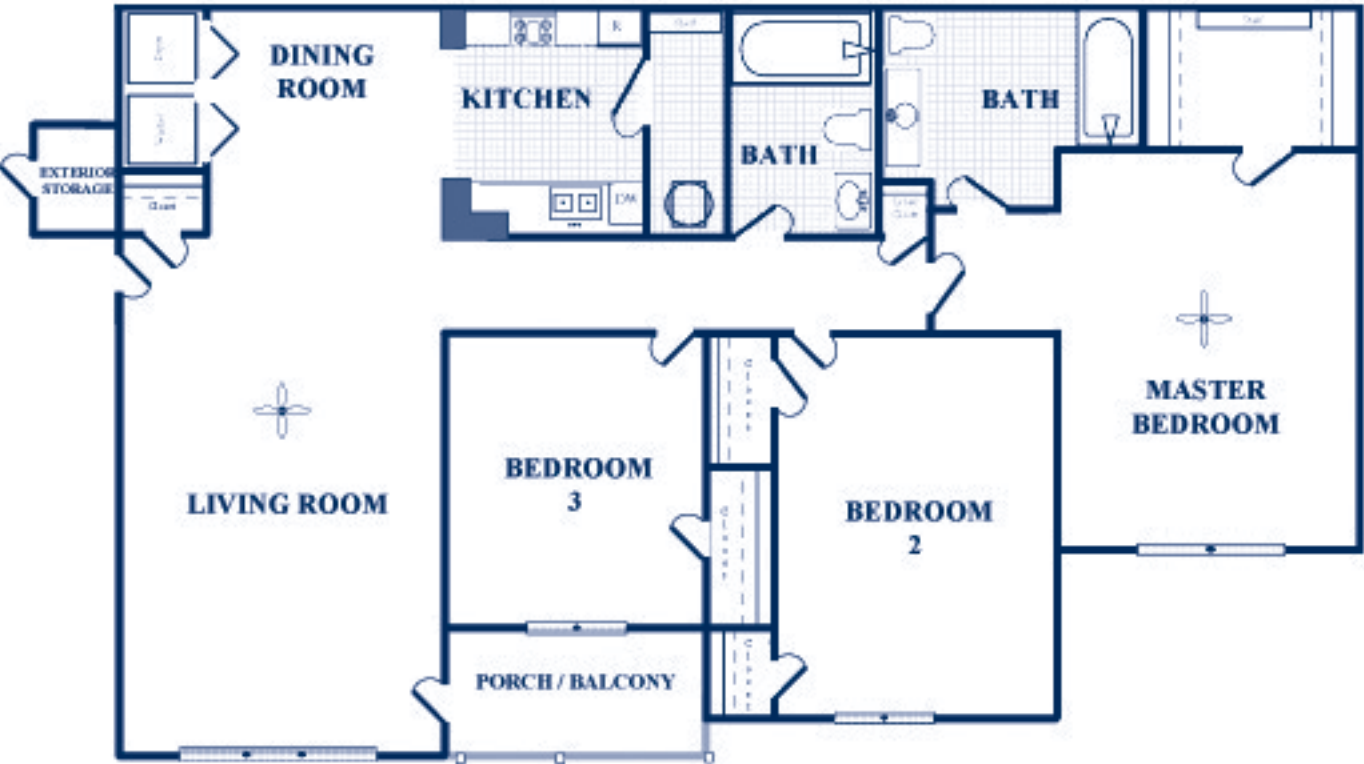

# Baywood Park

3 Bedroom / 2 Bathroom A  
Apprx. 1153 Sq.Ft.

Dimensions, size, configuration and other information given are meant to be illustrative only and may not reflect actual as-built condition.