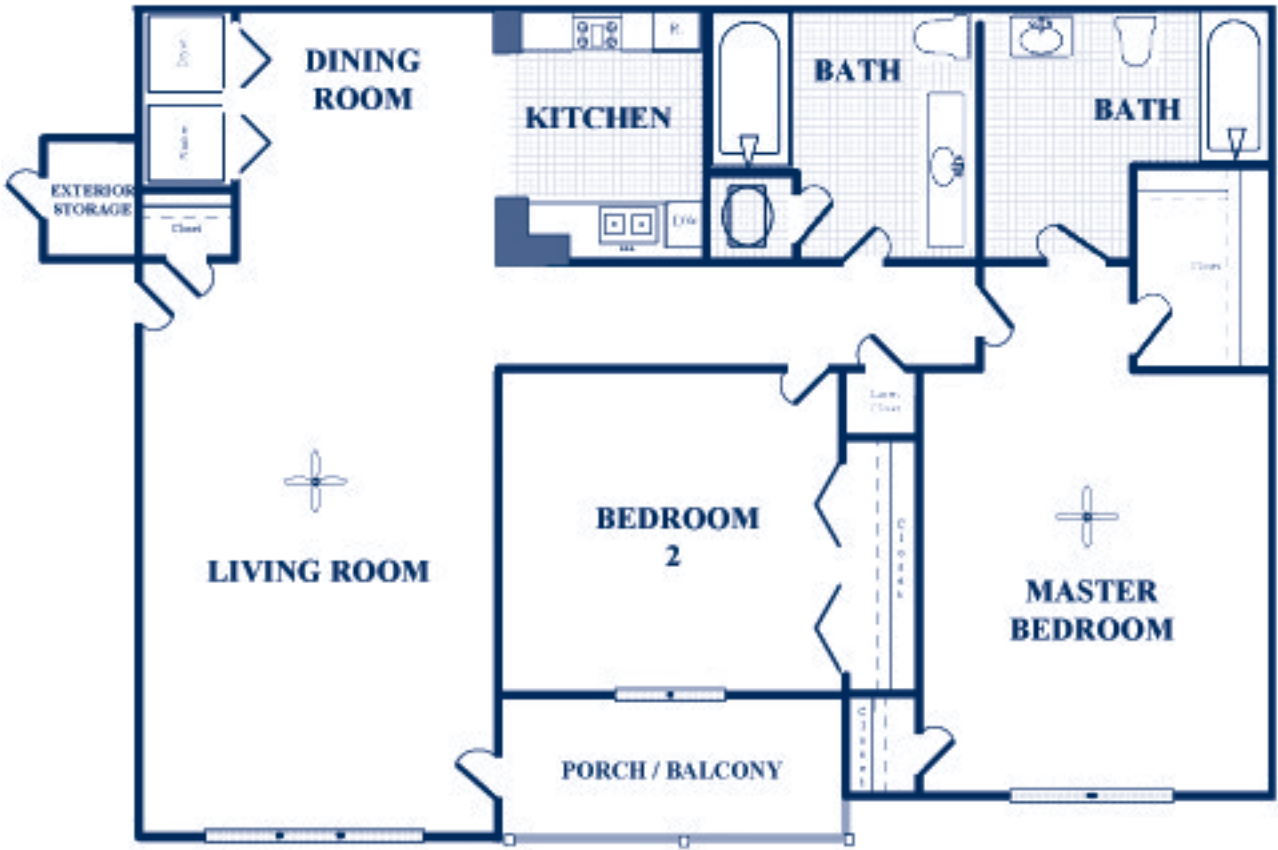

# Baywood Park

2 Bedroom / 2 Bathroom  
Apprx. 1004 Sq.Ft.

Dimensions, size, configuration and other information given are meant to be illustrative only and may not reflect actual as-built condition.